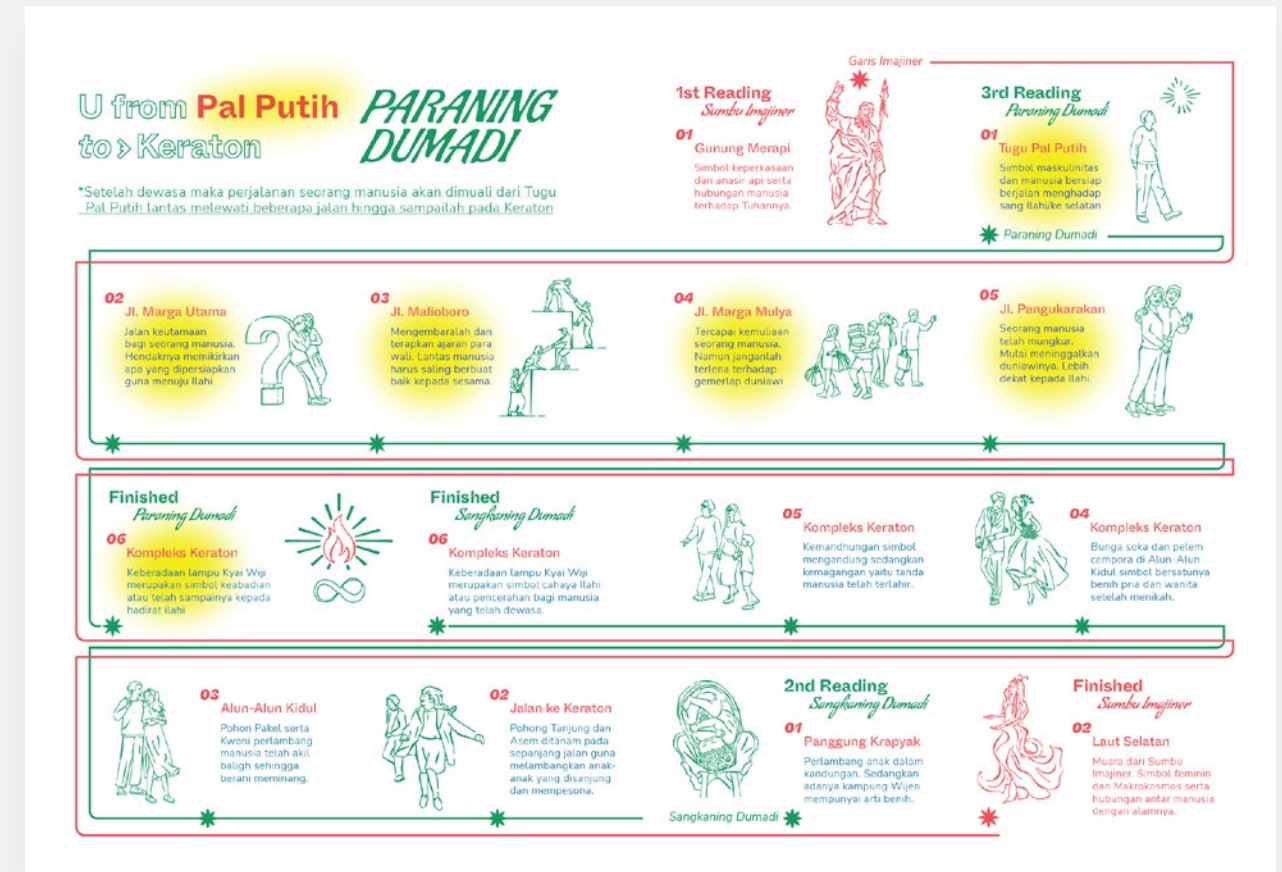

Fold Final

Spec

Material
Book Paper 72 gram

Size
A3 Landscape
(Bleed 40.2 cm x 27.9 cm)

Note
-

Finishing
Trim (bleed space)

Front

Back