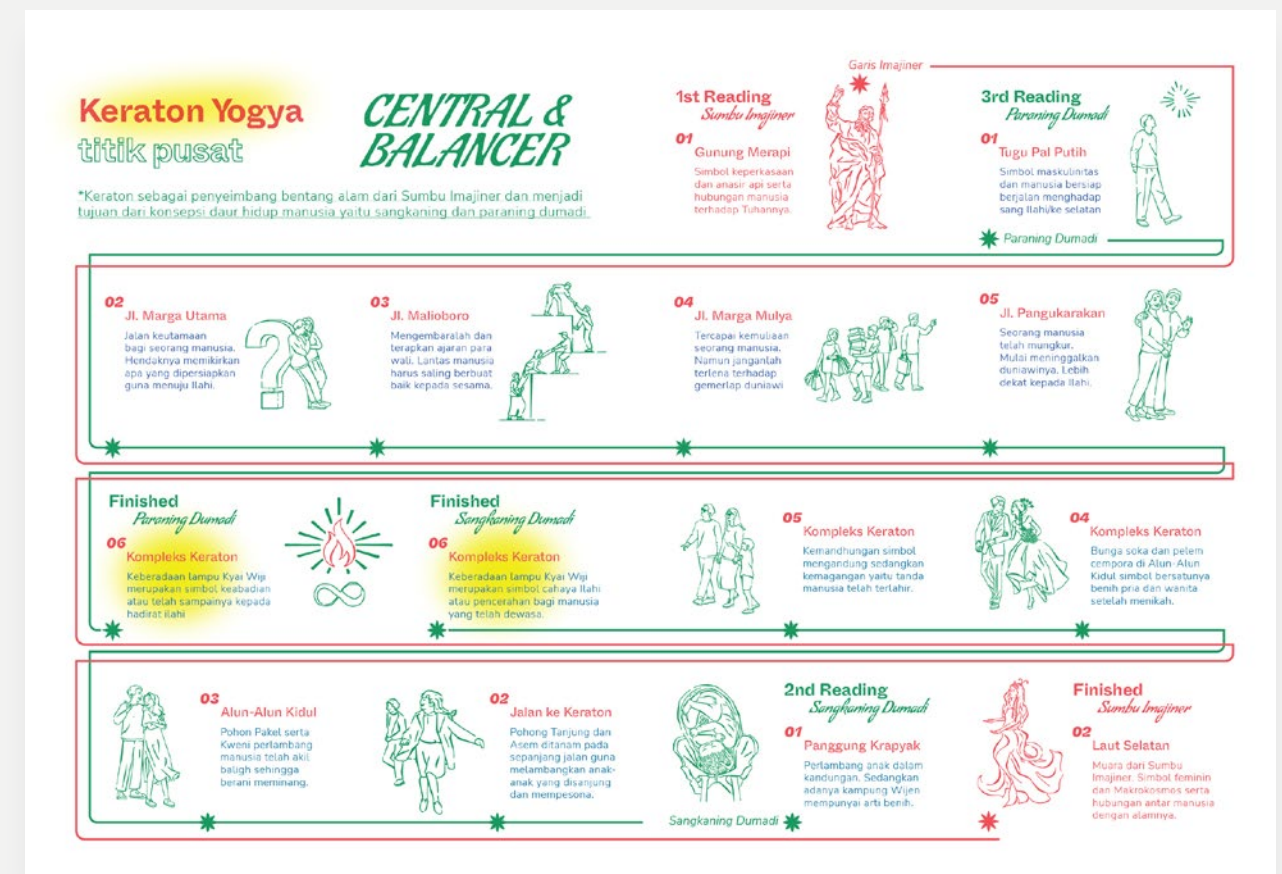

Finishing
Trim (bleed space)

Size
A3 Landscape
(Bleed 40.2 cm x 27.9 cm)

Note

-

Front

Back

Fold 01

Fold 02